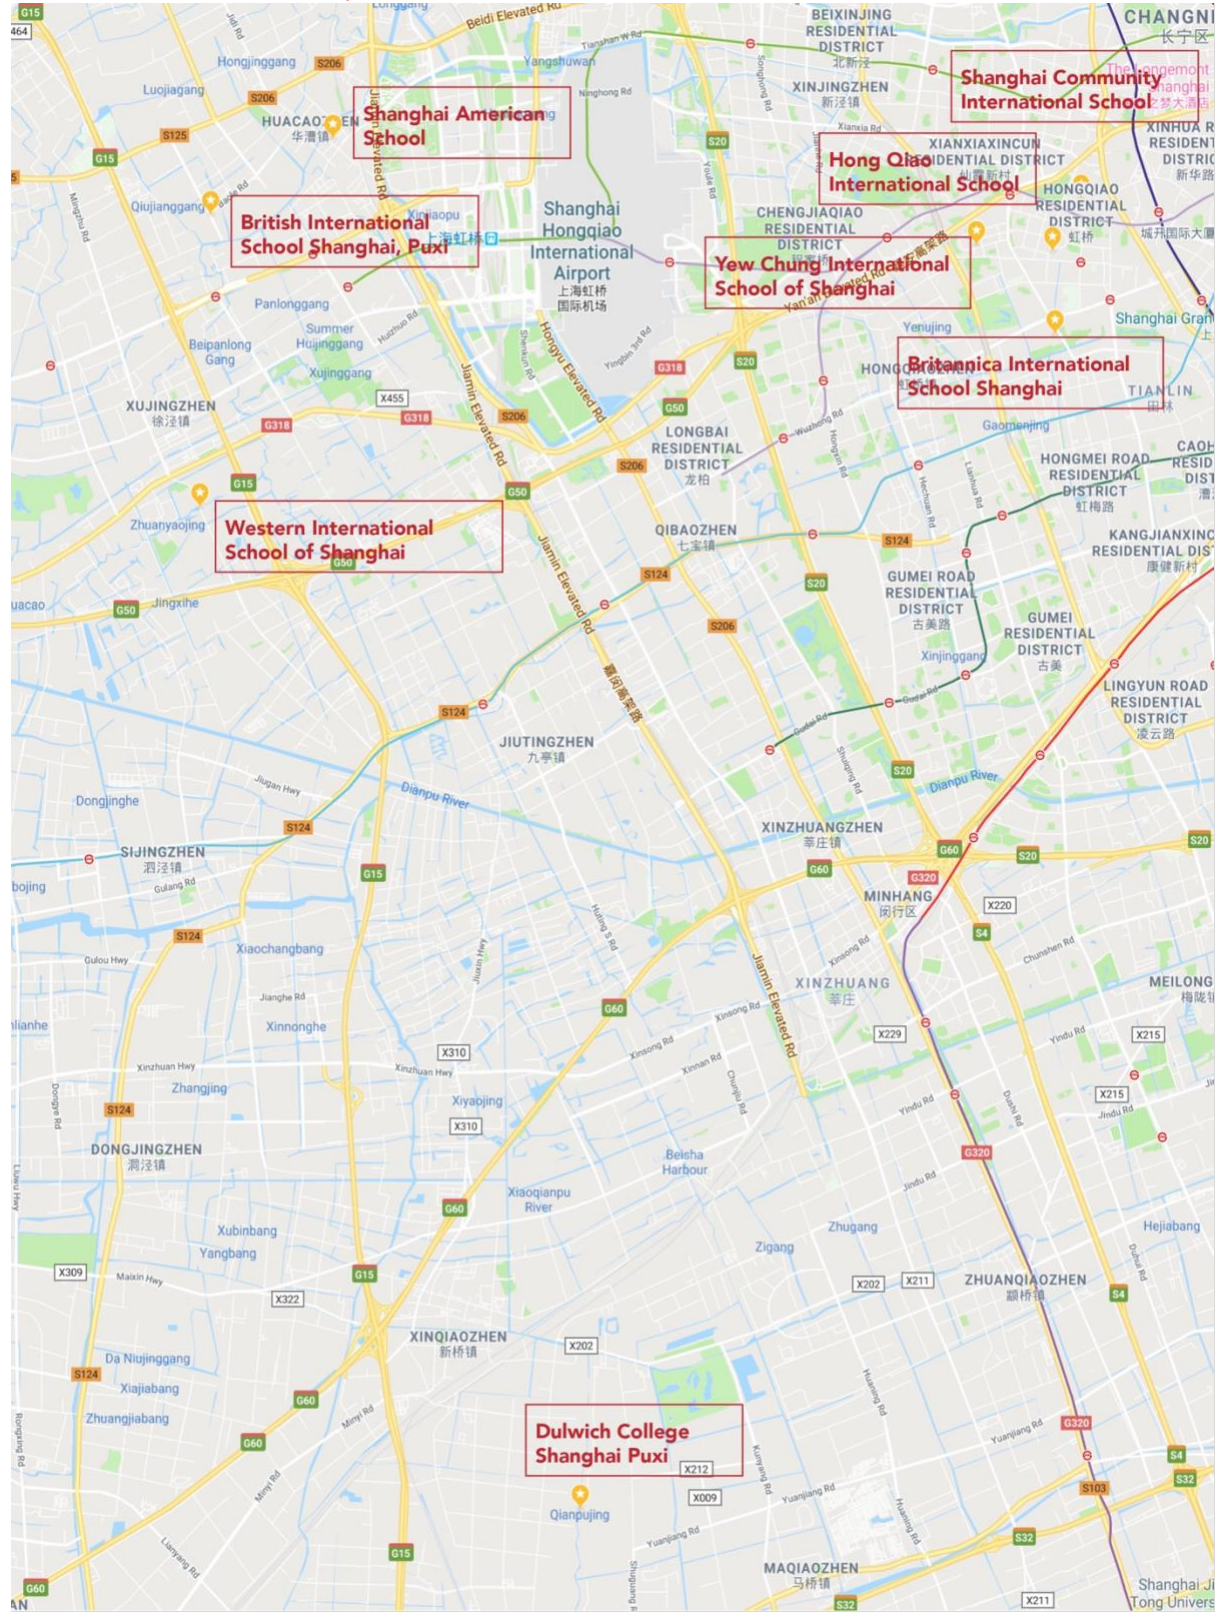

Address for taxi driver: 上海闵行区马桥镇, 茜浦泾路 2000 号

Tel: +8621 3329 9310

Taxi: It takes about 30 min by taxi to arrive to our campus from Shanghai Hongqiao Airport/train station. The cost of the taxi ride can be between 70RMB – 90RMB.

Bus: Take Bus Hongqiao Hub No. 4 from Hongqiao East Transportation Center Bus Stop and get off at Zhuanqiao Station. And then take bus Minhang No.2 and get off at Shuguang & Xikun rd. The bus ride takes about 1 h 50 min.

School social media QR code

Wechat

Suggested nearby hotels:

Name: Hilton Shanghai Hongqiao

Taxi: 45 min (16.1 km)

Address: 1116 Hong Song East Road, Shanghai

Tel: +86 21 3323 6666

Name: The Qube Hotel Xinqiao

Taxi: 25 mins (7.3 km)

Address: 628 Mingxing Road, Xinqiao, Shanghai

Tel: +86 21 2309 8888

International Schools Nearby

Shanghai American School

- Taxi: 37 min (28km)
- 50 Jidi Rd, Minhang Qu
- TEL: (021)6221 1445
- Website: www.saschina.org